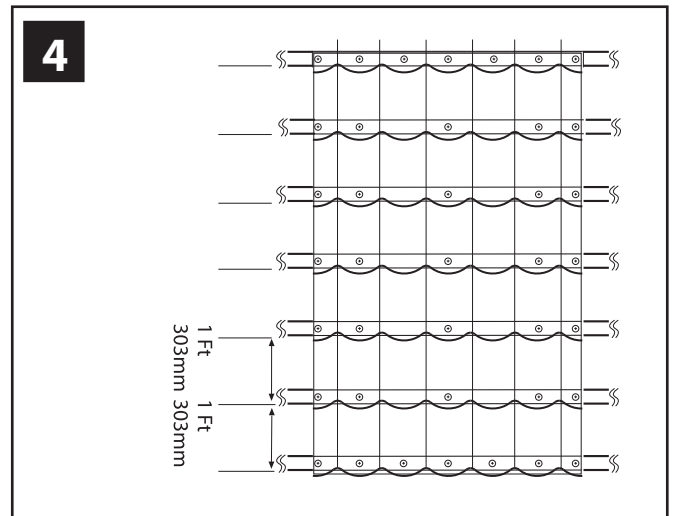

PalTile™ S European Style

Installation Instructions

69277

* Requires EPDM fasteners and approved Polycarbonate adhesive and sealnet.

PaTile™ S European Style

Accessories Installation Manual

self drill screw
for metal w/ EPDM fastner

self tapping screw
for wood w/ EPDM fastner

Side Wall Trim

Side Barge Trim

Ridge Cap

Lower Edge Cap

Top Wall Ridge

Upper Edge Cap

Recommended Sealants for Polycarbonate Sheets & Products