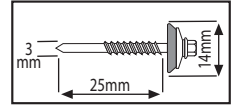

PalTile™ S European Style

Installation Instructions

69277

* Requires EPDM fasteners and approved Polycarbonate adhesive and sealnet.

PaTile™ S European Style

Accessories Installation Manual

self drill screw
for metal w/ EPDM fastner

self tapping screw
for wood w/ EPDM fastner

Side Wall Trim

Side Barge Trim

Ridge Cap

Lower Edge Cap

Top Wall Ridge

Upper Edge Cap

Recommended Sealants for Polycarbonate Sheets & Products