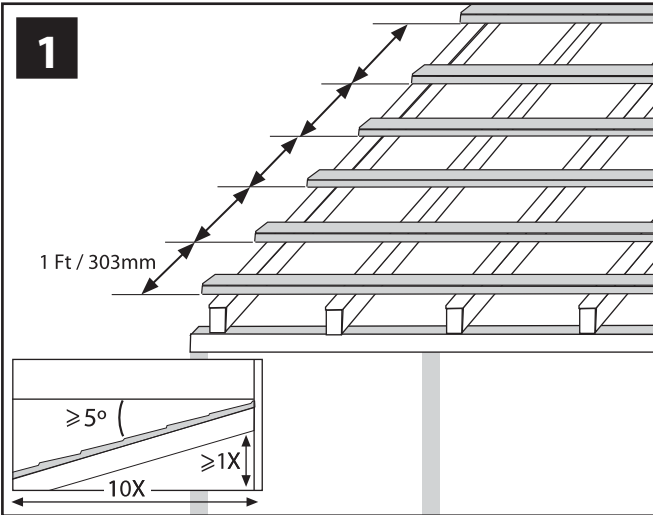

PalTile™ S European Style

Installation Instructions

69277

* Requires EPDM fasteners and approved Polycarbonate adhesive and sealnet.

PaTile™ S European Style

Accessories Installation Manual

self drill screw
for metal w/ EPDM fastner

self tapping screw
for wood w/ EPDM fastner

Side Wall Trim

Side Barge Trim

Ridge Cap

Lower Edge Cap

Top Wall Ridge

Upper Edge Cap

Recommended Sealants for Polycarbonate Sheets & Products