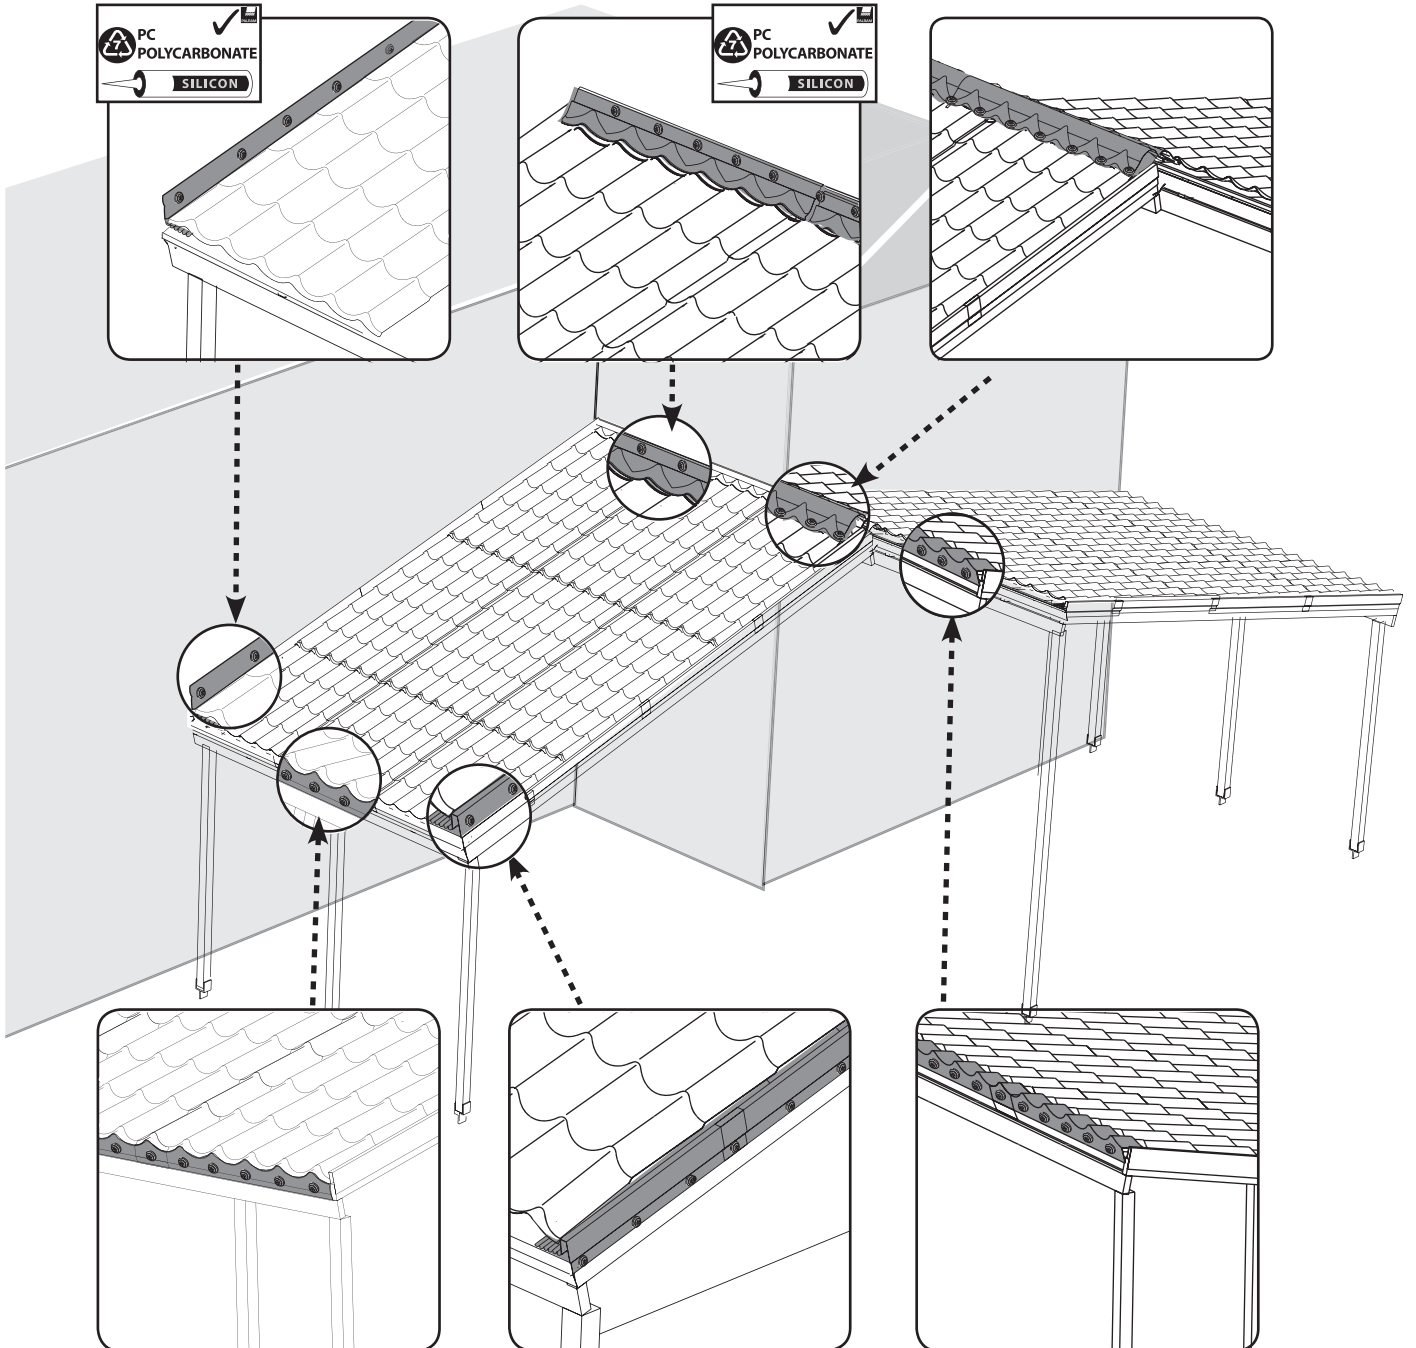

PalTile™ S European Style

Installation Instructions

69277

* Requires EPDM fasteners and approved Polycarbonate adhesive and sealnet.

PaTile™ S European Style

Accessories Installation Manual

self drill screw
for metal w/ EPDM fastner

self tapping screw
for wood w/ EPDM fastner

Side Wall Trim

Side Barge Trim

Ridge Cap

Lower Edge Cap

Top Wall Ridge

Upper Edge Cap

Recommended Sealants for Polycarbonate Sheets & Products