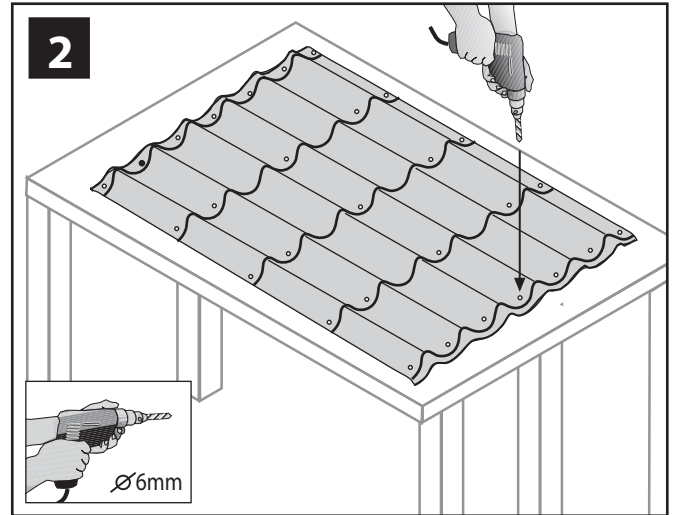

PalTile™ S European Style

Installation Instructions

69277

* Requires EPDM fasteners and approved Polycarbonate adhesive and sealnet.

PaTile™ S European Style

Accessories Installation Manual

self drill screw
for metal w/ EPDM fastner

self tapping screw
for wood w/ EPDM fastner

Side Wall Trim

Side Barge Trim

Ridge Cap

Lower Edge Cap

Top Wall Ridge

Upper Edge Cap

Recommended Sealants for Polycarbonate Sheets & Products