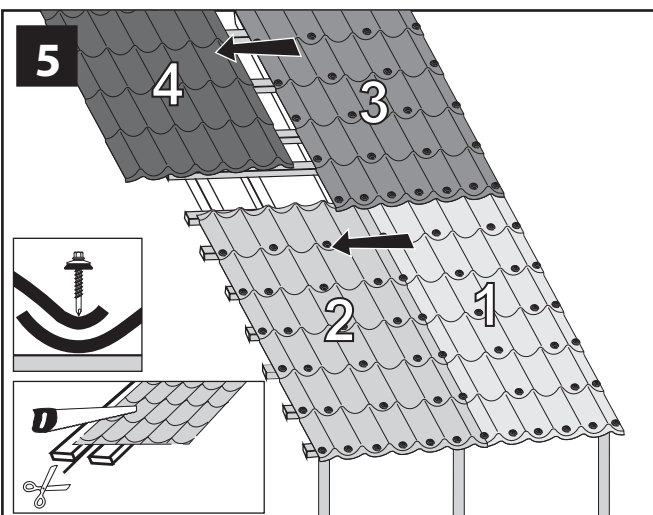

PalTile™ S European Style

Installation Instructions

69277

* Requires EPDM fasteners and approved Polycarbonate adhesive and sealnet.

PaTile™ S European Style

Accessories Installation Manual

self drill screw
for metal w/ EPDM fastner

self tapping screw
for wood w/ EPDM fastner

Side Wall Trim

Side Barge Trim

Ridge Cap

Lower Edge Cap

Top Wall Ridge

Upper Edge Cap

Recommended Sealants for Polycarbonate Sheets & Products