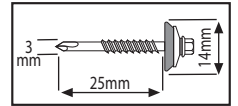

PalTile™ S European Style

Installation Instructions

69277

* Requires EPDM fasteners and approved Polycarbonate adhesive and sealnet.

PaTile™ S European Style

Accessories Installation Manual

self drill screw
for metal w/ EPDM fastner

self tapping screw
for wood w/ EPDM fastner

Side Wall Trim

Side Barge Trim

Ridge Cap

Lower Edge Cap

Top Wall Ridge

Upper Edge Cap

Recommended Sealants for Polycarbonate Sheets & Products