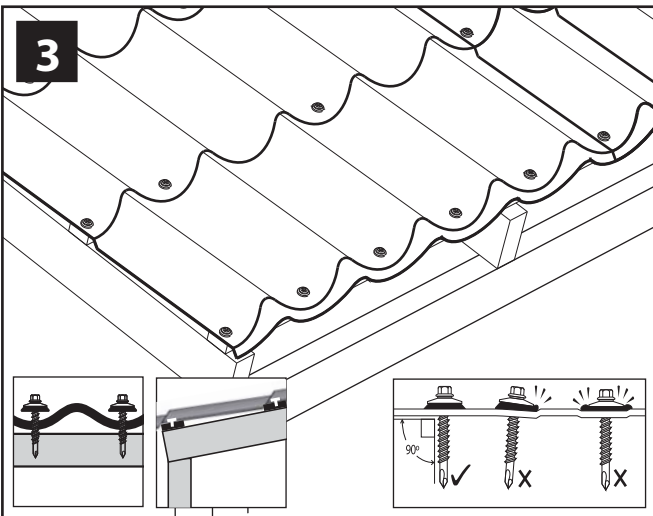

PalTile™ S European Style

Installation Instructions

69277

* Requires EPDM fasteners and approved Polycarbonate adhesive and sealnet.

PaTile™ S European Style

Accessories Installation Manual

self drill screw
for metal w/ EPDM fastner

self tapping screw
for wood w/ EPDM fastner

Side Wall Trim

Side Barge Trim

Ridge Cap

Lower Edge Cap

Top Wall Ridge

Upper Edge Cap

Recommended Sealants for Polycarbonate Sheets & Products