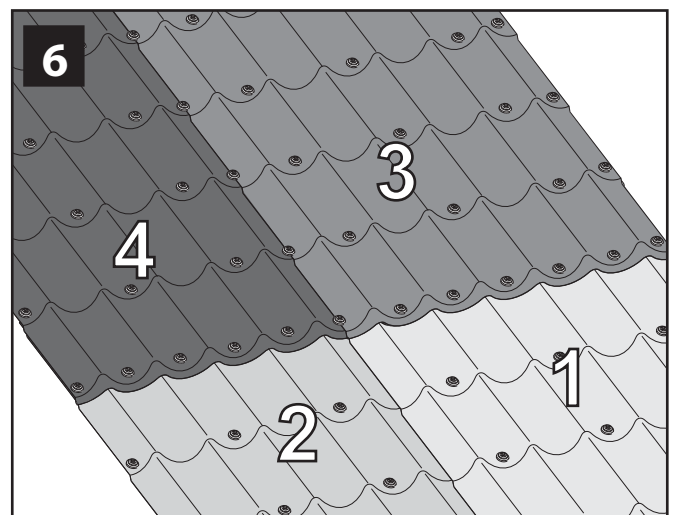

PalTile™ S European Style

Installation Instructions

69277

* Requires EPDM fasteners and approved Polycarbonate adhesive and sealnet.

PaTile™ S European Style

Accessories Installation Manual

self drill screw
for metal w/ EPDM fastner

self tapping screw
for wood w/ EPDM fastner

Side Wall Trim

Side Barge Trim

Ridge Cap

Lower Edge Cap

Top Wall Ridge

Upper Edge Cap

Recommended Sealants for Polycarbonate Sheets & Products